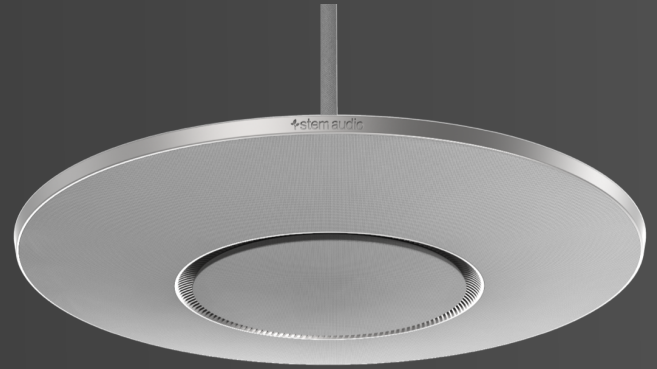

Meet Stem Ceiling

Stem Ceiling's innovative design gives you the option to discreetly low profile mount the device to a ceiling tile or tie it into the design of the room with chandelier mode. With 100 microphones and three array options (wide, medium, and narrow) and an audio fencing feature, Ceiling focuses on who's speaking and allows you to focus on your meeting all while keeping the technology out of sight. Need more coverage? Mix and match all Stem devices until your room's completely covered.

Features

- Dual mounting options: low profile mount with ceiling tile included or suspended in chandelier mode
- 100 microphone array
- Alexa enabled (coming soon)
- LED lights highlight voice direction indication
- 3 beam options: Wide, Medium, or Narrow
- Audio fencing feature
- Power over Ethernet (PoE+)
- Compatible with all your favorite video conferencing platforms
- Stem's deep learning in neural networks improve echo-canceling, de-reverb, and noise cancellation algorithms
- Dimensions: 21" x 1.75"

Mix and match all Stem devices for a customized audio solution.

Set up, control, and manage your ecosystems through your network.

Stem solutions are 100% compatible with your favorite conferencing platforms.