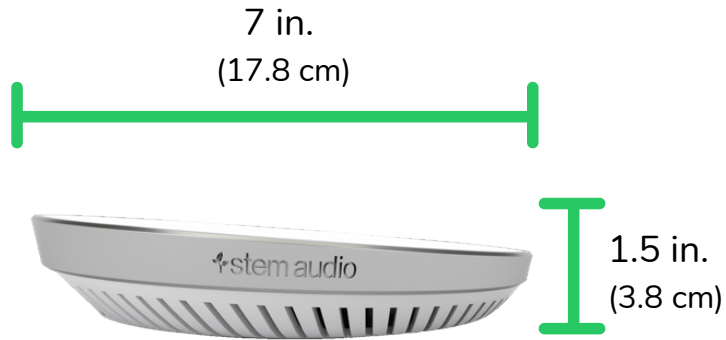

Hub

Spec Sheet

Size & Weight

Diameter: 7 in. (17.8 cm)

Height: 1.5 in. (3.8 cm)

Weight: 0.5 lbs. (0.2 kg)

What's in the Box?

USB Type A to USB Type B Cable: 12 ft. (3.7 m)

CAT 6 Ethernet Cable: 15 ft. (4.6 m)

Terminal Connector

Networking & Ports

Ethernet (supports PoE+)

Terminal Block

USB Type B

Dante®

VoIP

Additional Features

Connects up to 12 products per room

Kensington lock equipped

Wall Mountable

Dante® -enabled