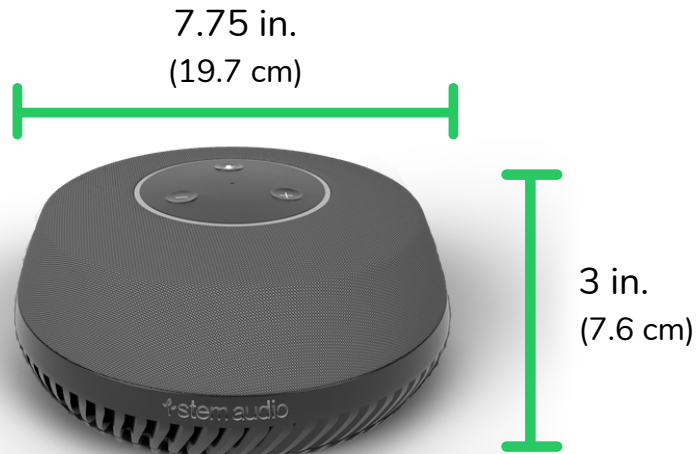

# Table

### Size & Weight

Diameter: 7.75 in. (19.7 cm)

Height: 3 in. (7.6 cm)

Weight: 2.5 lbs. (1.1 kg)